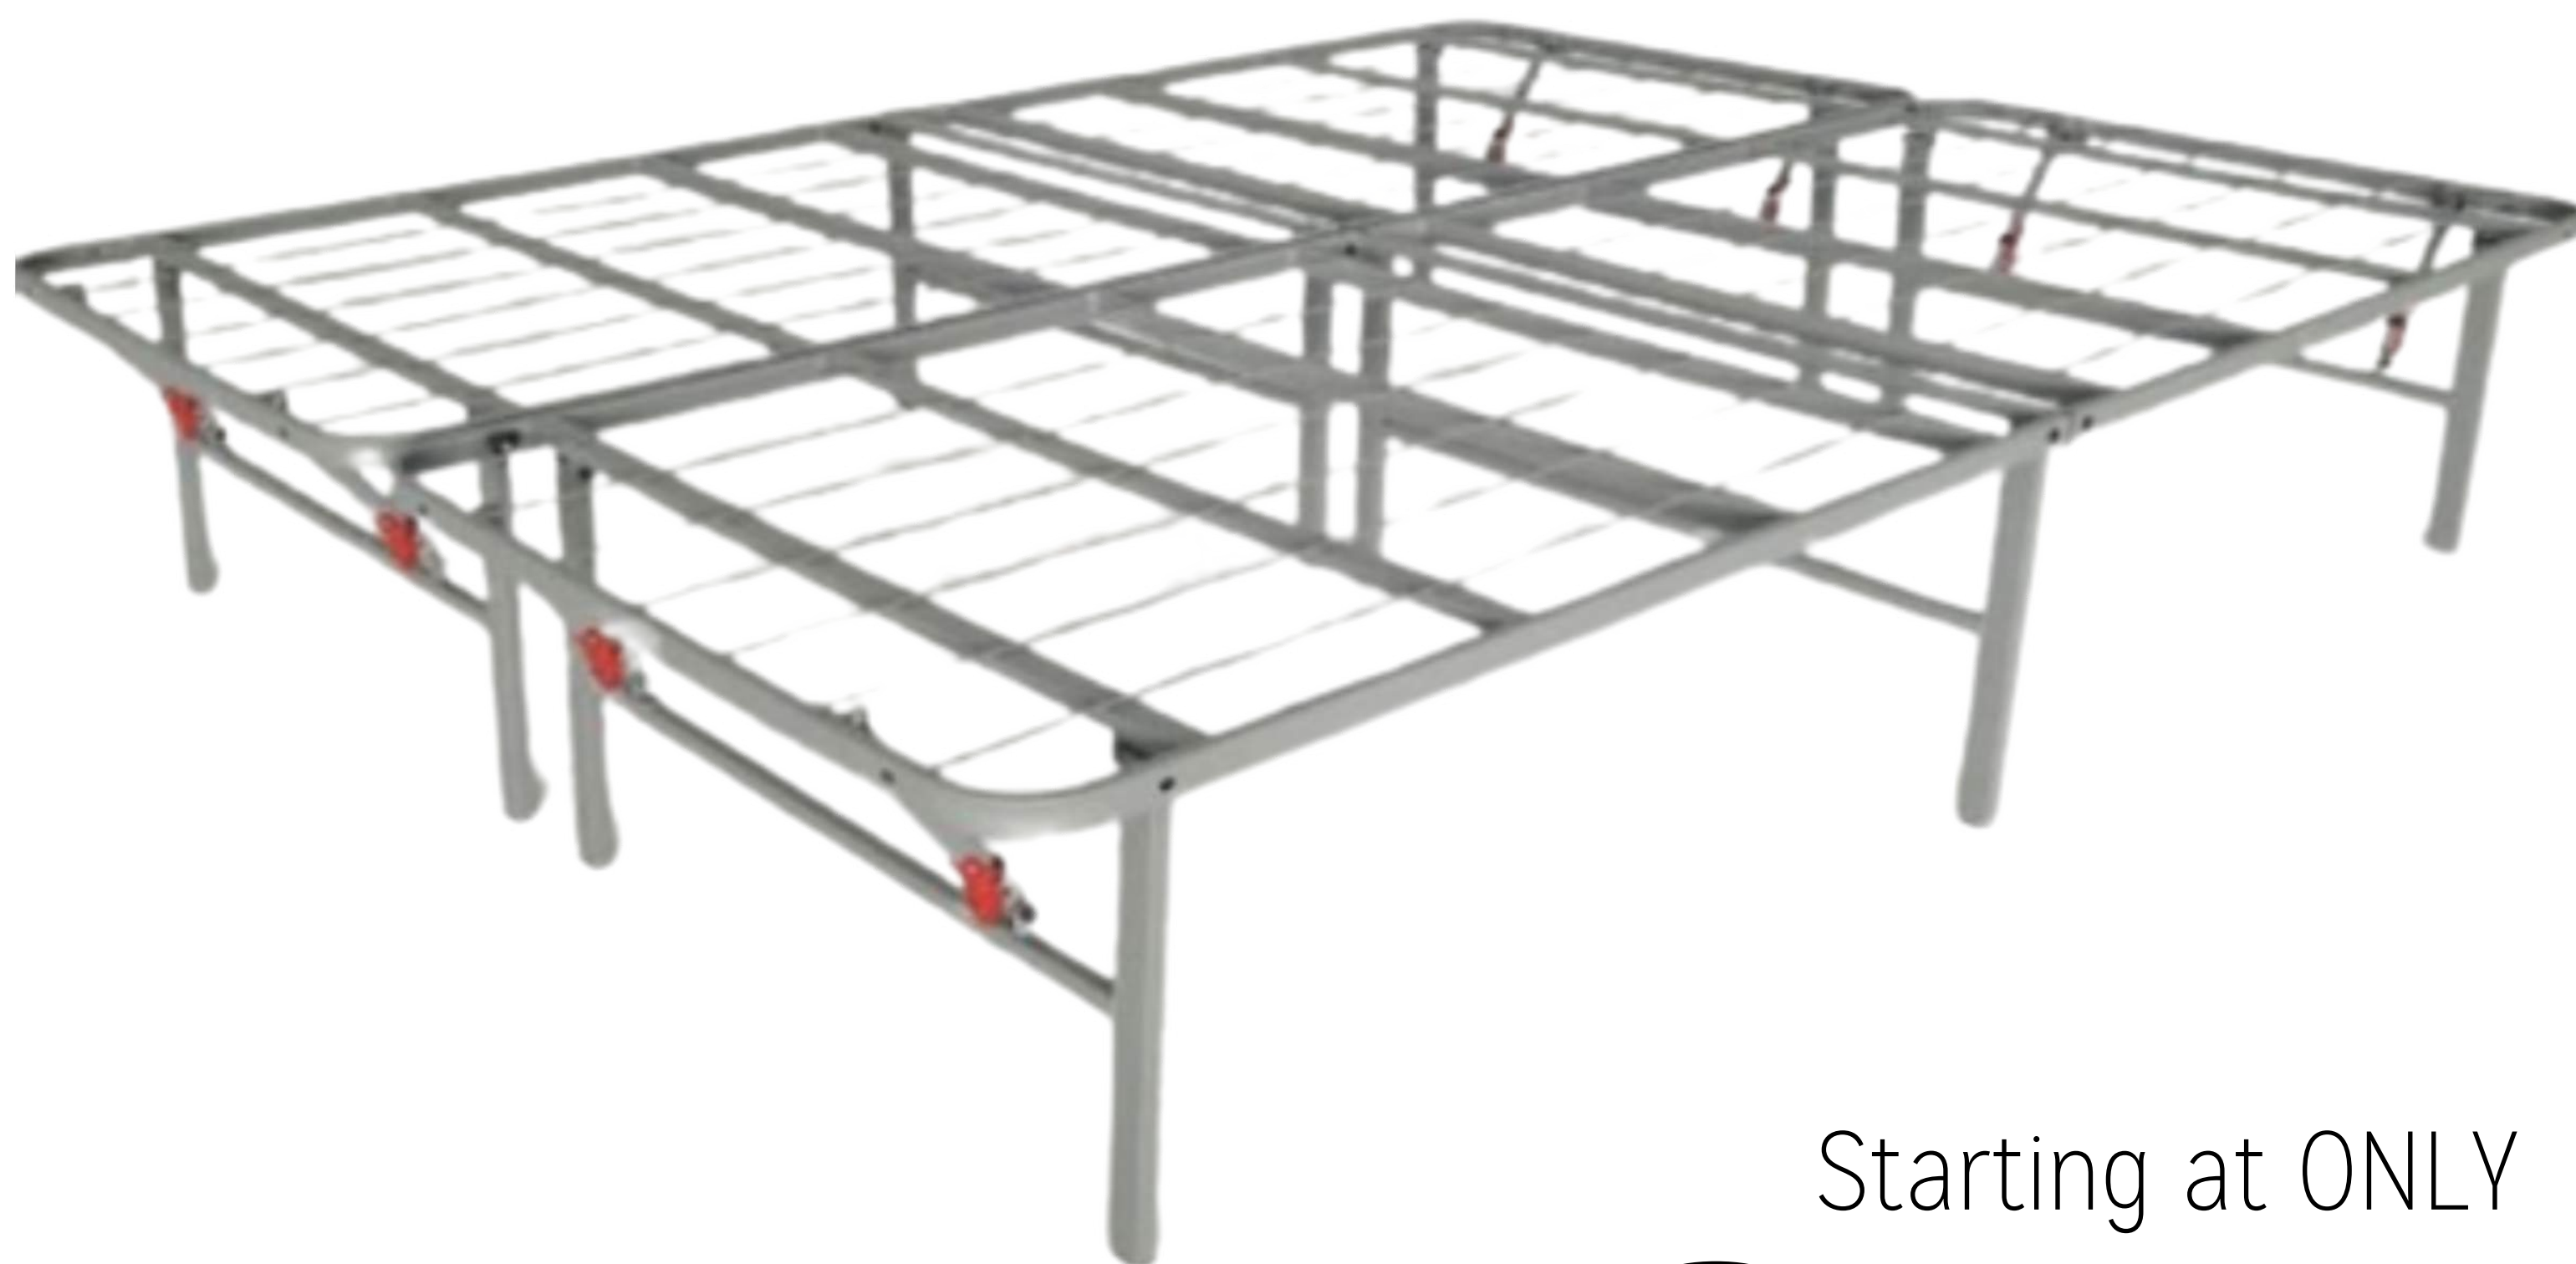

## COVERED BOX METAL BED FRAME

*Unpack,  
set up &* **SLEEP!**

Take home  
**TODAY!**

Starting at ONLY

**\$179<sup>99</sup>**

- Removable Fabric Cover
- Ready-to-Assemble Metal Construction
- Rounded corners for added safety
- M98X12 Twin \$179.99
- M98X22 Full \$214.99
- M98X32 Queen \$239.99

# PLATFORM BED FRAME

*Unpack,  
set up &* **SLEEP!**

Take home  
**TODAY!**

Starting at ONLY

**\$85<sup>99</sup>**

- Easy Assembly
- Headboard Compatible
- 14" Height for Underbed Storage
- A080904 Twin \$85.99
- A080905 Full \$96.99
- A080906 Queen \$107.99