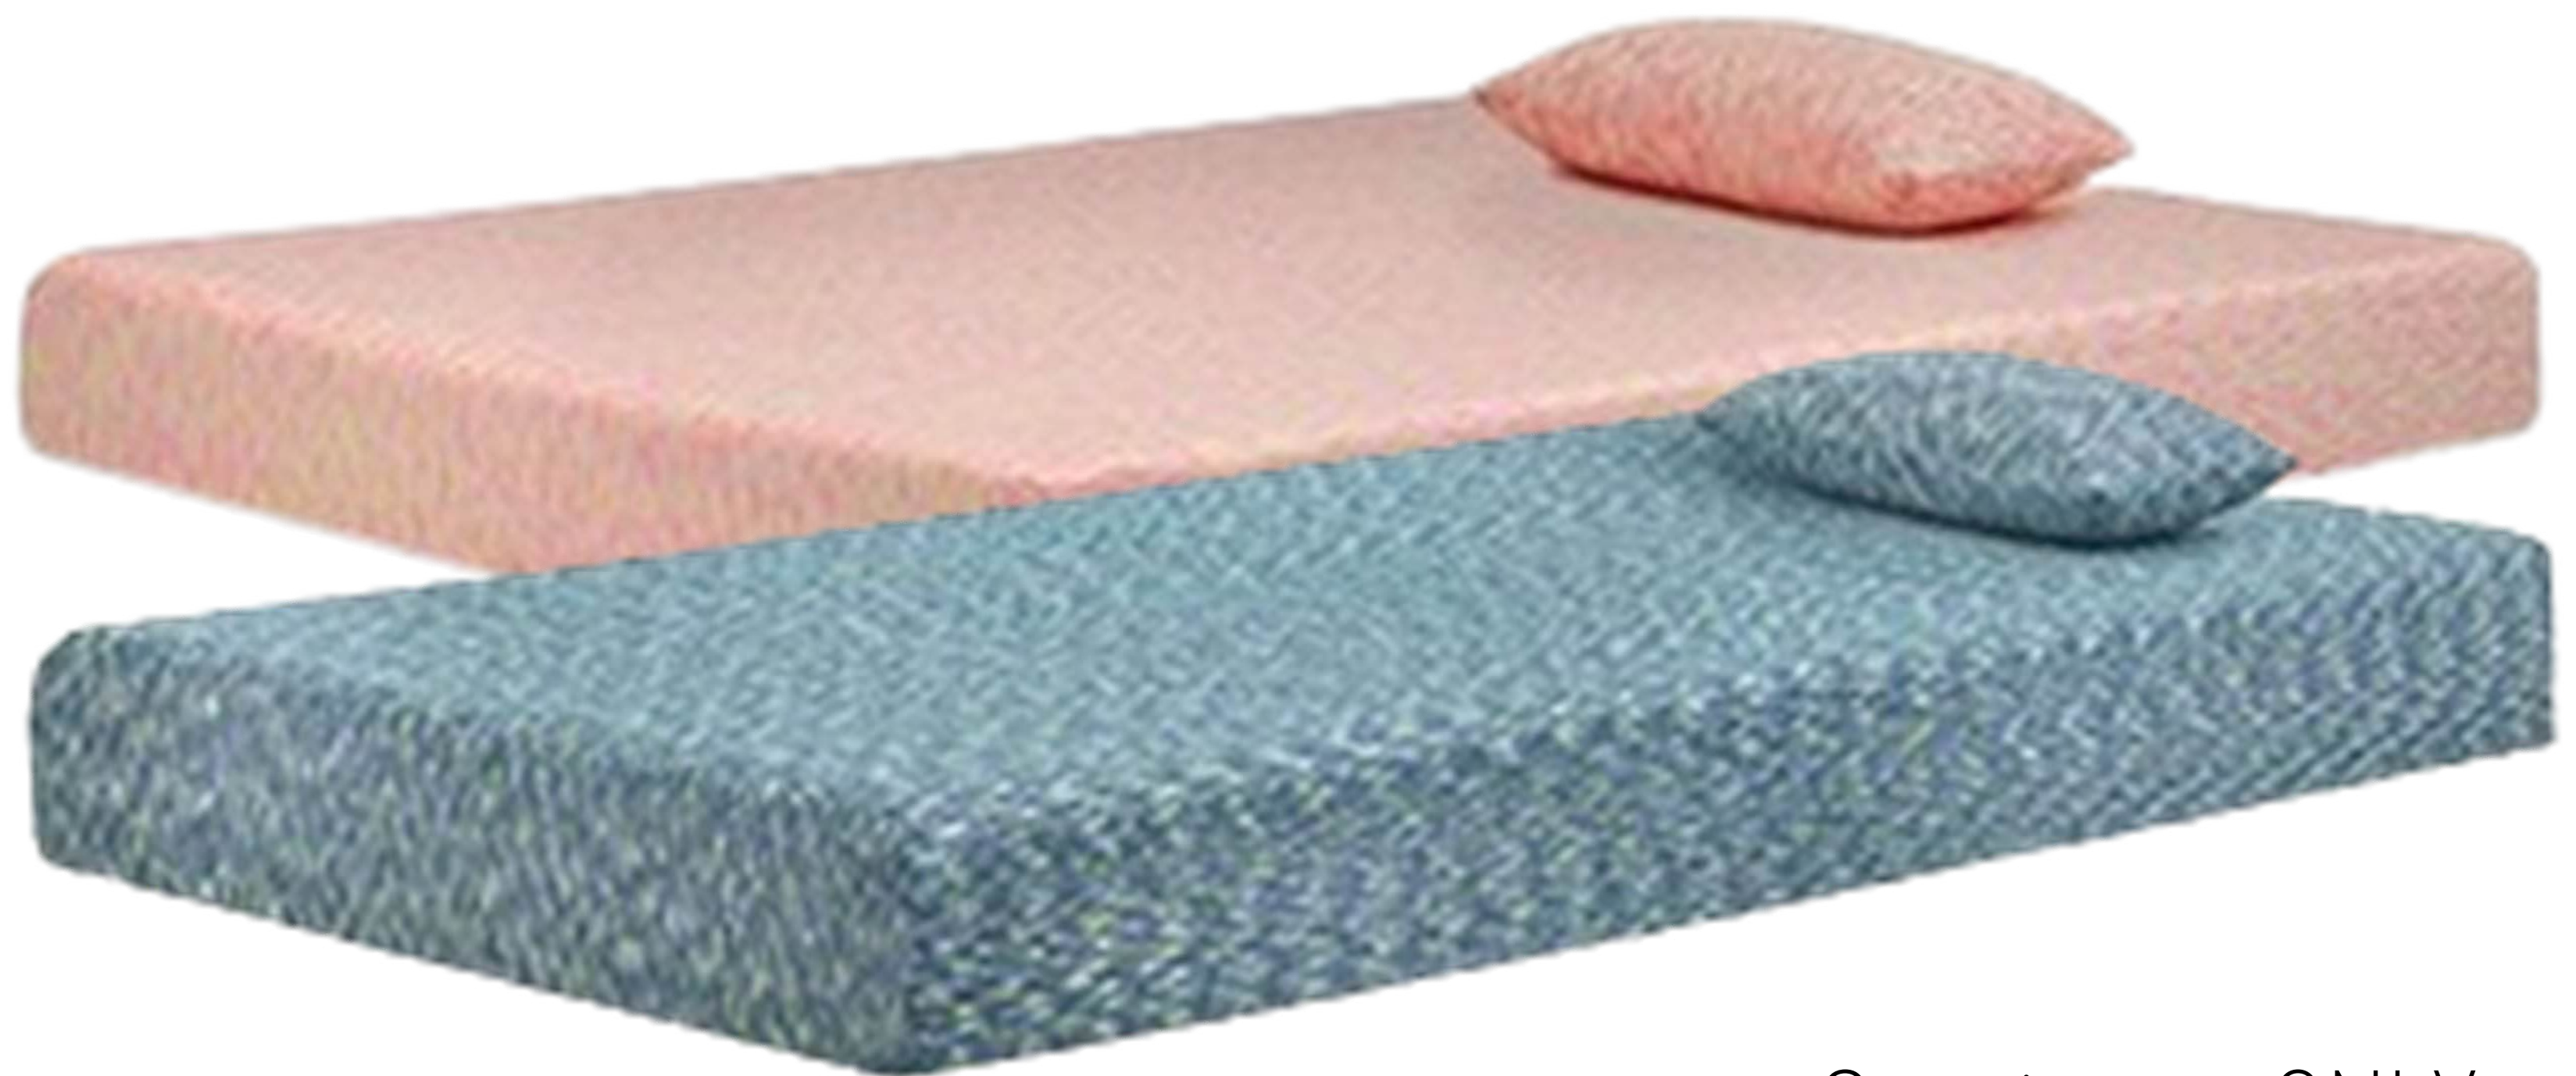

# 10" HYBRID

POCKETED CONSTRUCTION  
GEL-INFUSED MEMORY FOAM

*Unpack,  
set up &* **SLEEP!**

Take home  
**TODAY!**

Starting at ONLY

**\$437<sup>99</sup>**

- 10" Profile Height
- High-Density Gel Lumbar Support
- 13-Gauge Bagged Coils
- Adjustable Base Compatible

- M58911 Twin \$437.99
- M58921 Full \$602.99
- M58931 Queen \$712.99

# IKIDZ MATTRESS

MATTRESS / PILLOW - BLUE OR PINK

*Unpack,  
set up &* **SLEEP!**

Take home  
**TODAY!**

Starting at ONLY

**\$327<sup>99</sup>**

- Viscoelastic Foam Type
- Firm Comfort
- Adjustable Base Compatible
- Twin or Full Size - Blue or Pink